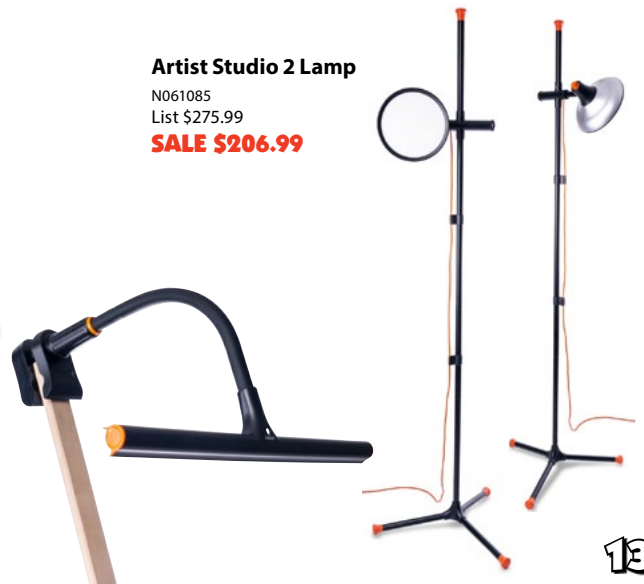

List \$18.95

EVERYDAY LOW PRICE \$15.16

Daylight Uno Floor Lamp

N044649

List \$84.99

OURS \$61.19

Daylight Halo Go Rechargeable Magnifier Lamp

N056162

List \$149.99

OURS \$107.99

Artist Studio 2 Lamp

N061085

List \$275.99

SALE \$206.99

Easel Lamp Go

USB-C rechargeable

N061086

List \$143.99

SALE \$107.99

SoHo Table Easel

Folds to 16x4x1-3/4" with carrying case

79480

List \$42.55

SALE \$9.99

Best Classic Dulce Studio Easel

46741

List \$637.50

SALE \$350.63

Similar Savings On All Best Easels

SAVE 45%
off list prices!

Carolina Easel

59806